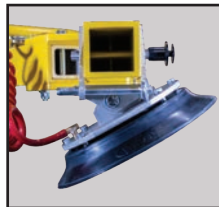

EQUIPMENT YOU
CAN TRUST for
handling curved glass
is also AVAILABLE
FOR LEASE

MRTA8 CURVED-GLASS PAD FRAME ADAPTER

STOCK: 93720
ADJUSTED MRTA8
MAXIMUM LOAD
CAPACITY: 1200 LBS
(545 KG)

Curved-Glass Pad Frame
Adapter attaches to your
existing MRTA8 vacuum lifter
for the best grip on convex
and concave glass!

When you need a
lifter for curved-glass loads
up to 3600 lbs (1630 kg), check
out WPG's leasing program!
wpg.com/service/leasing

WOOD'S POWR-GRIP CO., INC
908 WEST MAIN STREET | P.O. BOX 368
LAUREL, MONTANA 59044 U.S.A.
WPG.COM - 406.628.8231

CURVED GLASS HANDLING SOLUTIONS

WOOD'S POWR-GRIP® VACUUM LIFTERS

WPG.COM

NEW
PRODUCT

CHANNEL LIFTERS

MODEL: P110C04DC3
 MAXIMUM LOAD CAPACITY:
 600 LBS (270 KG)

MODEL:
 MRTALPCH610CDC3
 MAXIMUM LOAD CAPACITY:
 900 LBS (410 KG)

WPG makes in-line lifters with specially designed concave vacuum pads for handling curved surfaces. The unique shape of these pads allows their edges to flex and shift while keeping a firm seal. P1 and MRTALPCH models are ideal for most residential windows.