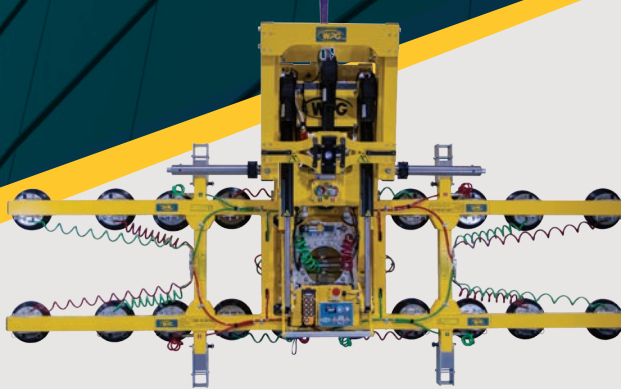

EQUIPMENT YOU
CAN TRUST for
handling curved glass
is also AVAILABLE
FOR LEASE

MRTA8 CURVED-GLASS PAD FRAME ADAPTER

STOCK: 93720
ADJUSTED MRTA8
MAXIMUM LOAD
CAPACITY: 1200 LBS
(545 KG)

Curved-Glass Pad Frame
Adapter attaches to your
existing MRTA8 vacuum lifter
for the best grip on convex
and concave glass!

CURVED GLASS HANDLING SOLUTIONS

WOOD'S POWR-GRIP® VACUUM LIFTERS

WPG.COM

NEW
PRODUCT

CHANNEL LIFTERS

MODEL: P110C04DC3
 MAXIMUM LOAD CAPACITY:
 600 LBS (270 KG)

MODEL:
 MRTALPCH610CDC3
 MAXIMUM LOAD CAPACITY:
 900 LBS (410 KG)

MANUAL ROTATOR/ POWER TILTER

MODEL: MRPT209CDC3S
 MAXIMUM LOAD CAPACITY:
 2000 LBS (905 KG)

For wider and heavier pieces of curved glass, we have several lifter options featuring vacuum pads with pivoting mounts that conform to the glass curvature. These lifters, including the MRPT209CDC3, are ideal for projects in city centers and on specialized buildings.

POWER ROTATOR/ TILTER

MODEL: PRT489CDC3S
 MAXIMUM LOAD CAPACITY:
 5300 LBS (2400 KG)

WPG's largest-capacity lifter for curved glass employs a manipulating head and a separate actuator for moving the pad frame by remote control as needed. The integrated counter-balancer allows the user to offset the load for the optimal hang angle when positioning under eaves. The pad frame also adjusts to match the load length.