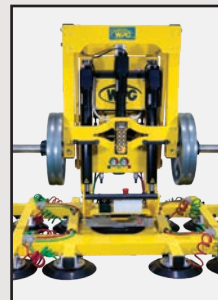

CURVED GLASS HANDLING SOLUTIONS

WOOD'S POWR-GRIP® VACUUM LIFTERS

WPG.COM

NEW
PRODUCT

CHANNEL LIFTERS

MODEL: P110C04DC3
 MAXIMUM LOAD CAPACITY:
 600 LBS (270 KG)

MODEL:
 MRTALPCH610CDC3
 MAXIMUM LOAD CAPACITY:
 900 LBS (410 KG)

WPG makes in-line lifters with specially designed concave vacuum pads for handling curved surfaces. The unique shape of these pads allows their edges to flex and shift while keeping a firm seal. P1 and MRTALPCH models are ideal for most residential windows.

MANUAL ROTATOR/ POWER TILTER

MODEL: MRPT209CDC3S
 MAXIMUM LOAD CAPACITY:
 2000 LBS (905 KG)

For wider and heavier pieces of curved glass, we have several lifter options featuring vacuum pads with pivoting mounts that conform to the glass curvature. These lifters, including the MRPT209CDC3, are ideal for projects in city centers and on specialized buildings.

POWER ROTATOR/ TILTER

MODEL: PRT489CDC3S
 MAXIMUM LOAD CAPACITY:
 5300 LBS (2400 KG)

WPG's largest-capacity lifter for curved glass employs a manipulating head and a separate actuator for moving the pad frame by remote control as needed. The integrated counter-balancer allows the user to offset the load for the optimal hang angle when positioning under eaves. The pad frame also adjusts to match the load length.