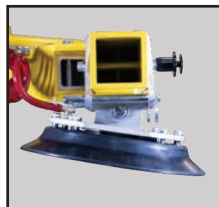

EQUIPMENT YOU
CAN TRUST for
handling curved glass
is also AVAILABLE
FOR LEASE

MRTA8 CURVED-GLASS PAD FRAME ADAPTER

STOCK: 93720
ADJUSTED MRTA8
MAXIMUM LOAD
CAPACITY: 1200 LBS
(545 KG)

Curved-Glass Pad Frame
Adapter attaches to your
existing MRTA8 vacuum lifter
for the best grip on convex
and concave glass!

When you need a
lifter for curved-glass loads
up to 3600 lbs (1630 kg), check
out WPG's leasing program!
wpg.com/service/leasing

WOOD'S POWR-GRIP CO., INC
908 WEST MAIN STREET | P.O. BOX 368
LAUREL, MONTANA 59044 U.S.A.
WPG.COM - 406.628.8231

CURVED GLASS HANDLING SOLUTIONS

WOOD'S POWR-GRIP® VACUUM LIFTERS

WPG.COM

NEW
PRODUCT

CHANNEL LIFTERS

MODEL: P110C04DC3
 MAXIMUM LOAD CAPACITY:
 600 LBS (270 KG)

MODEL:
 MRTALPCH610CDC3
 MAXIMUM LOAD CAPACITY:
 900 LBS (410 KG)

POWER ROTATOR/ TILTER

MODEL: PRT489CDC3S
 MAXIMUM LOAD CAPACITY:
 5300 LBS (2400 KG)

WPG's largest-capacity lifter for curved glass employs a manipulating head and a separate actuator for moving the pad frame by remote control as needed. The integrated counter-balancer allows the user to offset the load for the optimal hang angle when positioning under eaves. The pad frame also adjusts to match the load length.