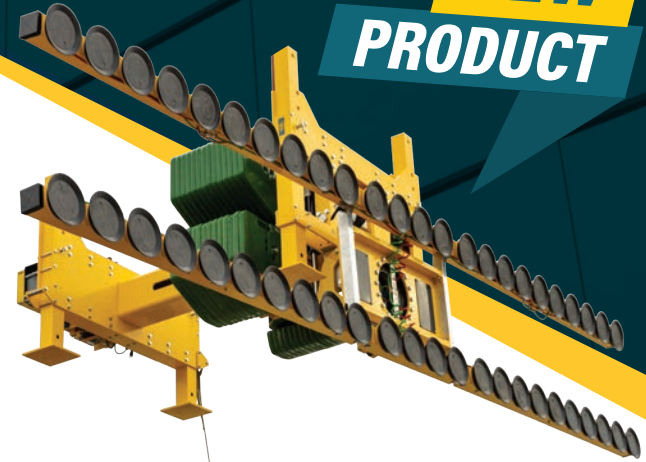

EQUIPMENT YOU
CAN TRUST for
handling curved glass
is also AVAILABLE
FOR LEASE

MRTA8 CURVED-GLASS PAD FRAME ADAPTER

STOCK: 93720
ADJUSTED MRTA8
MAXIMUM LOAD
CAPACITY: 1200 LBS
(545 KG)

Curved-Glass Pad Frame
Adapter attaches to your
existing MRTA8 vacuum lifter
for the best grip on convex
and concave glass!

When you need a
lifter for curved-glass loads
up to 3600 lbs (1630 kg), check
out WPG's leasing program!
wpg.com/service/leasing

WOOD'S POWR-GRIP CO., INC
908 WEST MAIN STREET | P.O. BOX 368
LAUREL, MONTANA 59044 U.S.A.
WPG.COM - 406.628.8231

CURVED GLASS HANDLING SOLUTIONS

WOOD'S POWR-GRIP® VACUUM LIFTERS

WPG.COM

NEW
PRODUCT

CHANNEL LIFTERS

MODEL: P110C04DC3
 MAXIMUM LOAD CAPACITY:
 600 LBS (270 KG)

MODEL:
 MRTALPCH610CDC3
 MAXIMUM LOAD CAPACITY:
 900 LBS (410 KG)

MANUAL ROTATOR/ POWER TILTER

MODEL: MRPT209CDC3S
 MAXIMUM LOAD CAPACITY:
 2000 LBS (905 KG)

For wider and heavier pieces of curved glass, we have several lifter options featuring vacuum pads with pivoting mounts that conform to the glass curvature. These lifters, including the MRPT209CDC3, are ideal for projects in city centers and on specialized buildings.