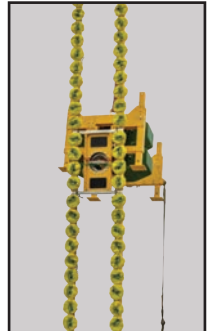

EQUIPMENT YOU
CAN TRUST for
handling curved glass
is also AVAILABLE
FOR LEASE

MRTA8 CURVED-GLASS PAD FRAME ADAPTER

STOCK: 93720
ADJUSTED MRTA8
MAXIMUM LOAD
CAPACITY: 1200 LBS
(545 KG)

Curved-Glass Pad Frame
Adapter attaches to your
existing MRTA8 vacuum lifter
for the best grip on convex
and concave glass!

WPG makes in-line lifters with specially designed concave vacuum pads for handling curved surfaces. The unique shape of these pads allows their edges to flex and shift while keeping a firm seal. P1 and MRTALPCH models are ideal for most residential windows.

MANUAL ROTATOR/ POWER TILTER

MODEL: MRPT209CDC3S
 MAXIMUM LOAD CAPACITY:
 2000 LBS (905 KG)

For wider and heavier pieces of curved glass, we have several lifter options featuring vacuum pads with pivoting mounts that conform to the glass curvature. These lifters, including the MRPT209CDC3, are ideal for projects in city centers and on specialized buildings.

POWER ROTATOR/ TILTER

MODEL: PRT489CDC3S
 MAXIMUM LOAD CAPACITY:
 5300 LBS (2400 KG)

WPG's largest-capacity lifter for curved glass employs a manipulating head and a separate actuator for moving the pad frame by remote control as needed. The integrated counter-balancer allows the user to offset the load for the optimal hang angle when positioning under eaves. The pad frame also adjusts to match the load length.