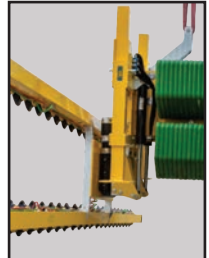

EQUIPMENT YOU
CAN TRUST for
handling curved glass
is also AVAILABLE
FOR LEASE

MRTA8 CURVED-GLASS PAD FRAME ADAPTER

STOCK: 93720
ADJUSTED MRTA8
MAXIMUM LOAD
CAPACITY: 1200 LBS
(545 KG)

Curved-Glass Pad Frame
Adapter attaches to your
existing MRTA8 vacuum lifter
for the best grip on convex
and concave glass!

WPG makes in-line lifters with specially designed concave vacuum pads for handling curved surfaces. The unique shape of these pads allows their edges to flex and shift while keeping a firm seal. P1 and MRTALPCH models are ideal for most residential windows.

MANUAL ROTATOR/ POWER TILTER

MODEL: MRPT209CDC3S
 MAXIMUM LOAD CAPACITY:
 2000 LBS (905 KG)

For wider and heavier pieces of curved glass, we have several lifter options featuring vacuum pads with pivoting mounts that conform to the glass curvature. These lifters, including the MRPT209CDC3, are ideal for projects in city centers and on specialized buildings.

POWER ROTATOR/ TILTER

MODEL: PRT489CDC3S
 MAXIMUM LOAD CAPACITY:
 5300 LBS (2400 KG)

WPG's largest-capacity lifter for curved glass employs a manipulating head and a separate actuator for moving the pad frame by remote control as needed. The integrated counter-balancer allows the user to offset the load for the optimal hang angle when positioning under eaves. The pad frame also adjusts to match the load length.