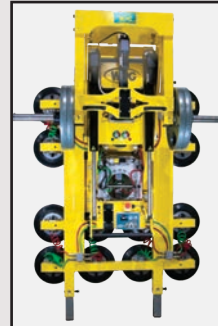

CURVED GLASS HANDLING SOLUTIONS

WOOD'S POWR-GRIP® VACUUM LIFTERS

WPG.COM

NEW
PRODUCT

CHANNEL LIFTERS

MODEL: P110C04DC3
 MAXIMUM LOAD CAPACITY:
 600 LBS (270 KG)

MODEL:
 MRTALPCH610CDC3
 MAXIMUM LOAD CAPACITY:
 900 LBS (410 KG)

WPG makes in-line lifters with specially designed concave vacuum pads for handling curved surfaces. The unique shape of these pads allows their edges to flex and shift while keeping a firm seal. P1 and MRTALPCH models are ideal for most residential windows.

MANUAL ROTATOR/ POWER TILTER

MODEL: MRPT209CDC3S
 MAXIMUM LOAD CAPACITY:
 2000 LBS (905 KG)

For wider and heavier pieces of curved glass, we have several lifter options featuring vacuum pads with pivoting mounts that conform to the glass curvature. These lifters, including the MRPT209CDC3, are ideal for projects in city centers and on specialized buildings.

POWER ROTATOR/ TILTER

MODEL: PRT489CDC3S
 MAXIMUM LOAD CAPACITY:
 5300 LBS (2400 KG)

WPG's largest-capacity lifter for curved glass employs a manipulating head and a separate actuator for moving the pad frame by remote control as needed. The integrated counter-balancer allows the user to offset the load for the optimal hang angle when positioning under eaves. The pad frame also adjusts to match the load length.